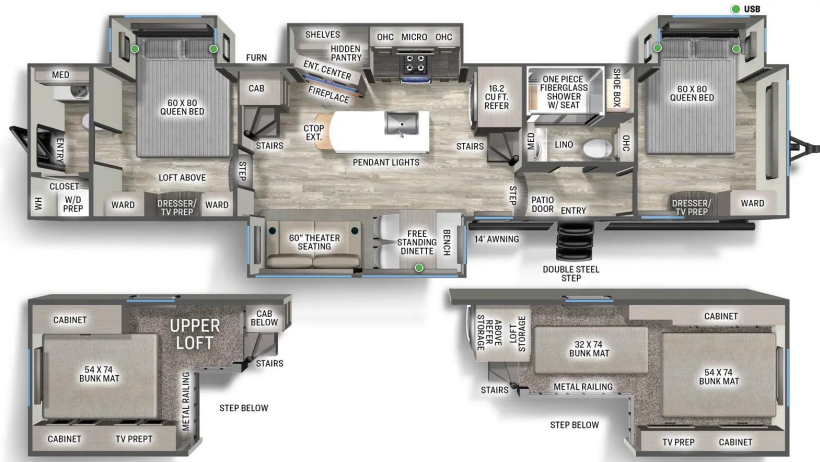

# Coachman Catalina Condo 42

Length: 45' 5"  
Width: 101"  
Height: 13' 5"  
Awning: 26'  
Hitch: 1,586 lb.  
UVW: 12,715 lb.

**Price** \$79,900+taxes

# Palomino Puma 402LFT

Length: 42' 10"  
Width: 96"  
Height: 13' 4"  
Awning: 21'  
Hitch: 1,695 lb.  
UVW: 11,849 lb.

**Price** \$74,950+taxes

# Palomino Puma 403LFT

Length: 42' 10"  
Width: 96"  
Height: 13' 4"  
Awning: 20'  
Hitch: 1,675 lb.  
UVW: 12,639 lb.

**Price** \$84,900+taxes

# Sierra 40 Duplex

Length: 42' 10"  
Width: 96"  
Height: 13' 4"  
Awning: 14'  
Hitch: 1,515 lb.  
UVW: 12,689 lb.

**Price** \$87,258+taxes