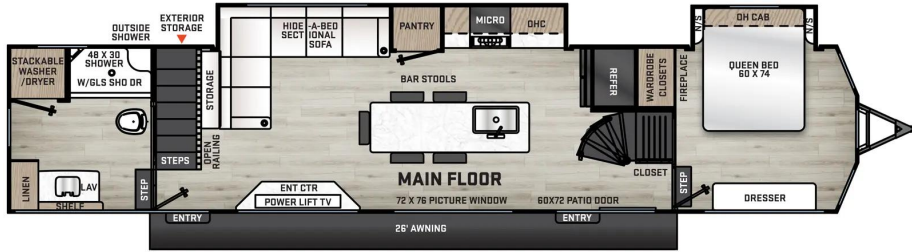

# Coachman Catalina Condo 42

Length: 45' 5"  
Width: 101"  
Height: 13' 5"  
Awning: 26'  
Hitch: 1,586 lb.  
UVW: 12,715 lb.

**Price** \$79,900+taxes

# Palomino Puma 402LFT

Length: 42' 10"  
Width: 96"  
Height: 13' 4"  
Awning: 21'  
Hitch: 1,695 lb.  
UVW: 11,849 lb.

**Price** \$74,950+taxes

# Sierra 40 Duplex

Length: 42' 10"  
Width: 96"  
Height: 13' 4"  
Awning: 14'  
Hitch: 1,515 lb.  
UVW: 12,689 lb.

**Price** \$87,258+taxes

## Sierra 40duplex: \$87,258+taxes

4 x slide outs

2 x Queen Beds

3 x bunk, double loft

**Get in touch**  
**for more details**